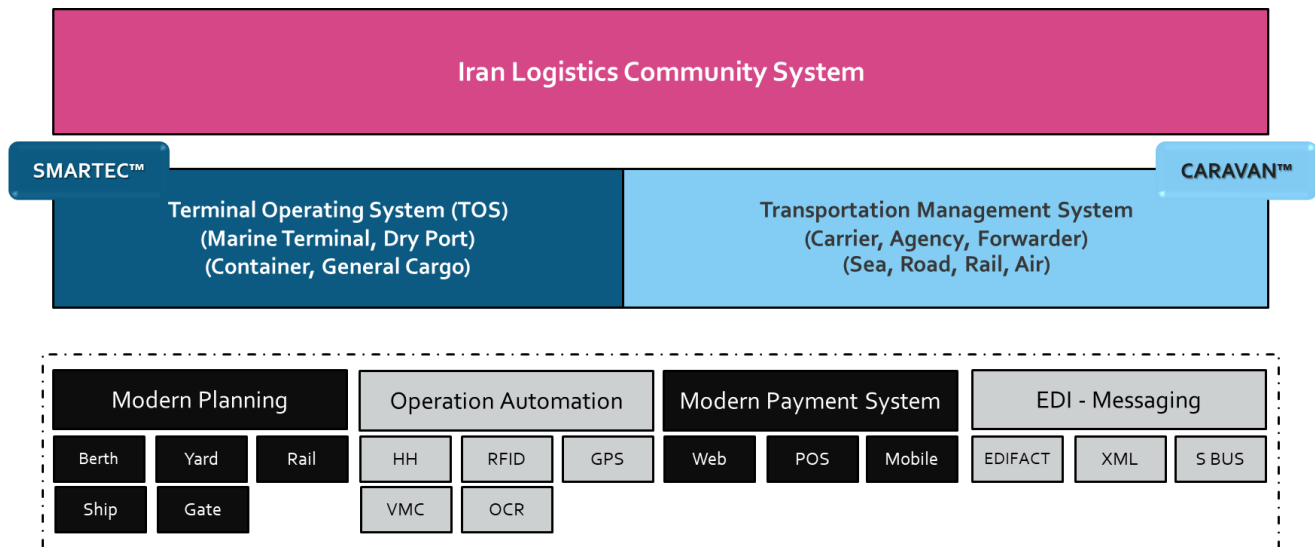

SMARTEC™

A PRODUCT OF

FANAVERN **NABAFZAR** IRANIAN

www.nabafzar.com
info@nabafzar.com

About us

IRANIAN NABAFZAR, is a provider of operational technologies and services that unlock greater performance and efficiency for the Iran's leading organizations across the cargo supply chain. NABAFZAR combines industry best practices with innovative technology and world-class services, to enable our customers, regardless of cargo type, to maximize performance and reduce risk. Through its holistic approach to operational optimization, NABAFZAR customers benefit from improved visibility, velocity and measurable business results.

CONNECTING THE CARGO & CONTAINER SUPPLY CHAIN

SMARTEC™

SMARTEC is a product of NABAFZAR and a modern platform for managing the operations of container terminals, the use of which promotes the efficiency of terminal resources, increases the quality of terminal services and customer satisfaction.

The adaptability of this platform prevents cost increases by changing the size and specifications of the business. The software's modular architecture allows activation / deactivation of operating cycles as well as terminal automation tools with minimal complexity.

SMARTEC has provided a new approach to interaction with terminal customers and electronic information exchange in the supply chain.

Effective and on-line financial management is the result of using SMARTEC software. Complete connection of operational and financial processes ensures the issuance of invoices for all terminal services and zero error in the issuance of invoices and thus reduces the time gap between the issuance of invoices and invoices.