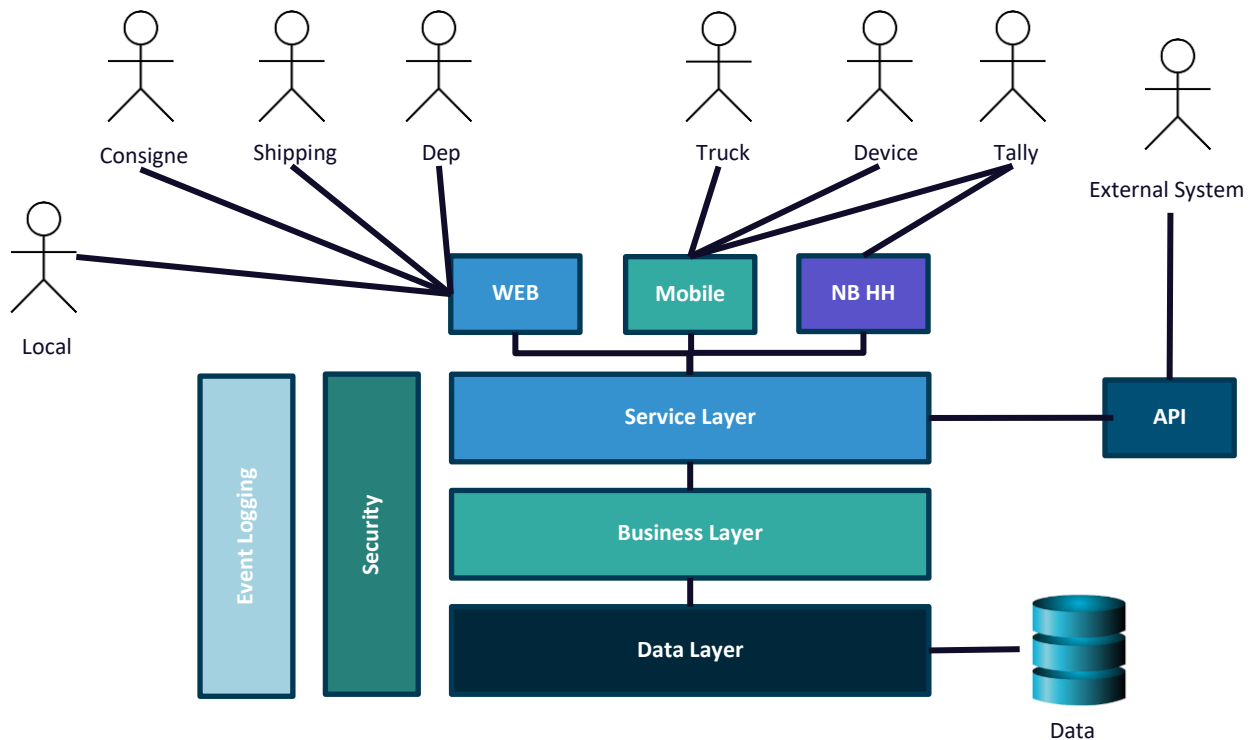

-  Certified by Iran's High Council of Informatic
-  Member of Computer Association of Iran
-  Member of Shipping Association of Iran

Products & Services

NABAFZAR products and services are innovative solutions for Terminals and Transportation companies. The ultimate goal of NABAFZAR is connecting the cargo and container supply chain.

CONNECTING THE CARGO & CONTAINER SUPPLY CHAIN

SMARTEC™

SMARTEC is a product of NABAFZAR and a modern platform for managing the operations of container terminals, the use of which promotes the efficiency of terminal resources, increases the quality of terminal services and customer satisfaction.

The adaptability of this platform prevents cost increases by changing the size and specifications of the business. The software's modular architecture allows activation / deactivation of operating cycles as well as terminal automation tools with minimal complexity.

SMARTEC has provided a new approach to interaction with terminal customers and electronic information exchange in the supply chain.

Effective and on-line financial management is the result of using SMARTEC software. Complete connection of operational and financial processes ensures the issuance of invoices for all terminal services and zero error in the issuance of invoices and thus reduces the time gap between the issuance of invoices and invoices.