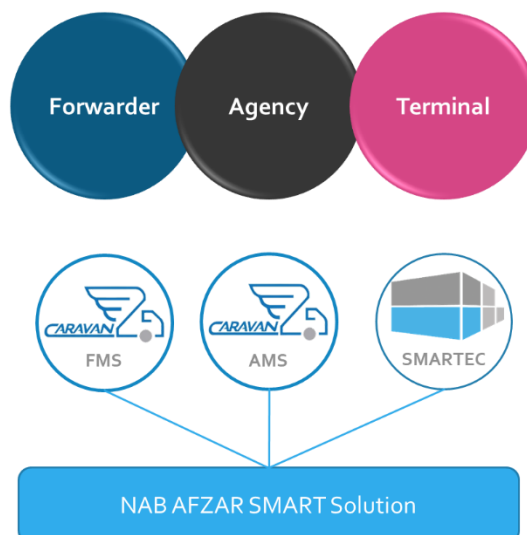

SMARTEC™

A PRODUCT OF

FANAVERN **NABAFZAR** IRANIAN

www.nabafzar.com
info@nabafzar.com

About us

IRANIAN NABAFZAR, is a provider of operational technologies and services that unlock greater performance and efficiency for the Iran's leading organizations across the cargo supply chain. NABAFZAR combines industry best practices with innovative technology and world-class services, to enable our customers, regardless of cargo type, to maximize performance and reduce risk. Through its holistic approach to operational optimization, NABAFZAR customers benefit from improved visibility, velocity and measurable business results.

-  Certified by Iran's High Council of Informatic
-  Member of Computer Association of Iran
-  Member of Shipping Association of Iran

Products & Services

NABAFZAR products and services are innovative solutions for Terminals and Transportation companies. The ultimate goal of NABAFZAR is connecting the cargo and container supply chain.

CONNECTING THE CARGO & CONTAINER SUPPLY CHAIN

SMARTEC™

SMARTEC is a product of NABAFZAR and a modern platform for managing the operations of container terminals, the use of which promotes the efficiency of terminal resources, increases the quality of terminal services and customer satisfaction.

SMARTEC has provided a new approach to interaction with terminal customers and electronic information exchange in the supply chain.

Effective and on-line financial management is the result of using SMARTEC software. Complete connection of operational and financial processes ensures the issuance of invoices for all terminal services and zero error in the issuance of invoices and thus reduces the time gap between the issuance of invoices and invoices.